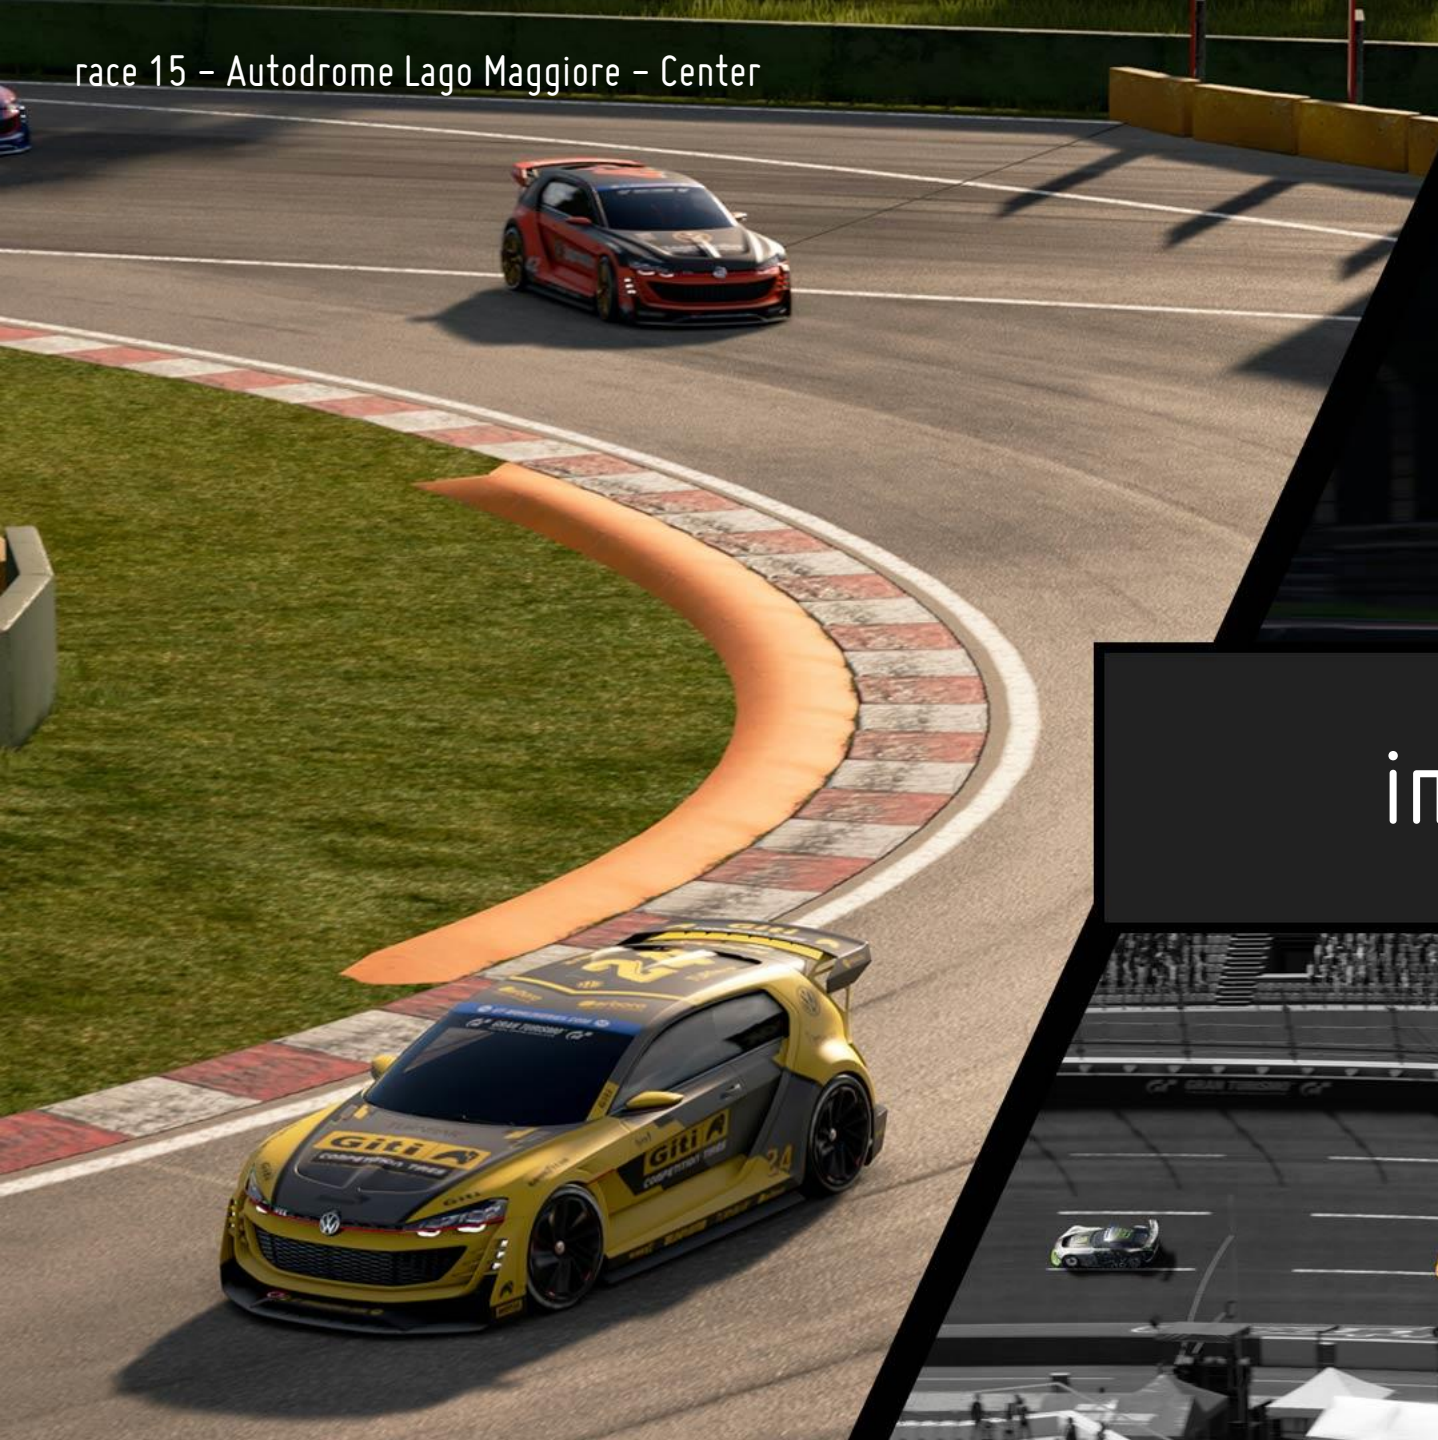

impressions of season 2

race 8 – Nürburgring – GP

race 9 – Red Bull Ring

race 10 – Sardegna Road Track – CII

race 12 – KYOTO DRIVING PARK MIYABI

impressions of season 2

race 11 – Dragon Trail – Seaside

race 15 – Autodrome Lago Maggiore – Center